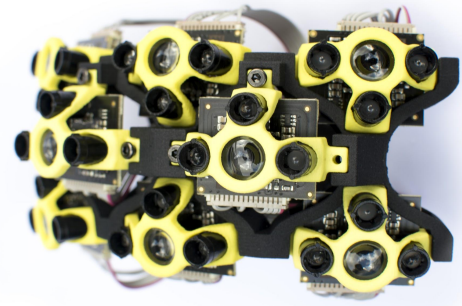

We digitize movement!

TERABEE 

technology

technology

“The **smallest,**
lightest and
fastest distance
sensors”

As good as lasers for a fraction of cost and size!

TERABEE 

Customer specific applications

TeraRanger Tower

The unique non-rotating LIDAR

Zero moving parts

Silent

[Pre-order now](#)

technology

TERABEE 

Conversion nodes