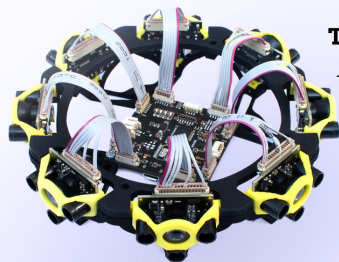

We digitize movement!

TERABEE 

technology

technology

“The **smallest,**
lightest and
fastest distance
sensors”

As good as lasers for a fraction of cost and size!

TERABEE 

Customer specific applications

TeraRanger Tower

The unique non-rotating LIDAR

Zero moving parts

Silent

[Pre-order now](#)

technology

TERABEE 

Conversion nodes

msg/RangeArray

teraranger_array_converter

msg/PointCloud

msg/LaserScan

msg/Range

Main Applications

Mobile Robotics

Industrial Automation