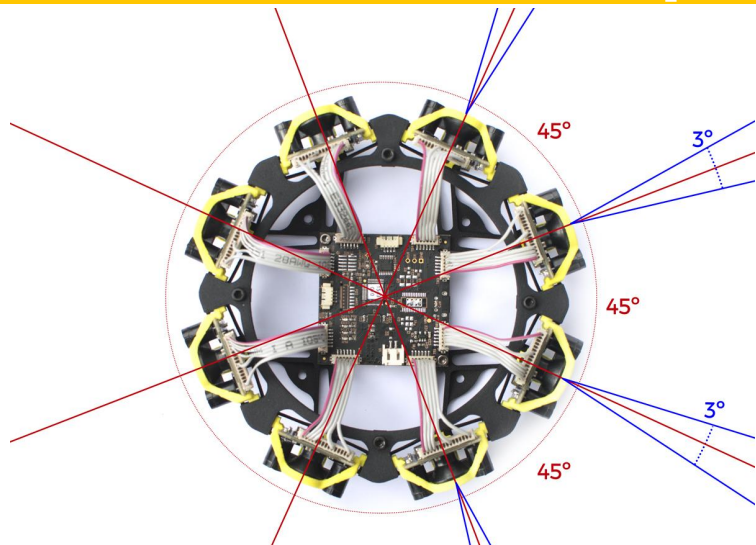

We digitize movement!

TERABEE 

technology

technology

“The **smallest,**
lightest and
fastest distance
sensors”

As good as lasers for a fraction of cost and size!

TERABEE 

Customer specific applications

TeraRanger Tower

The unique non-rotating LIDAR

Zero moving parts

Silent

[Pre-order now](#)

technology

TERABEE 

Conversion nodes