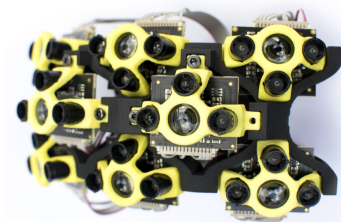

We digitize movement!

TERABEE 

technology

technology

“The **smallest,**
lightest and
fastest distance
sensors”

As good as lasers for a fraction of cost and size!

TERABEE 

Customer specific applications

TeraRanger Tower

The unique non-rotating LIDAR

Zero moving parts

Silent

[Pre-order now](#)

technology

TERABEE 

Conversion nodes